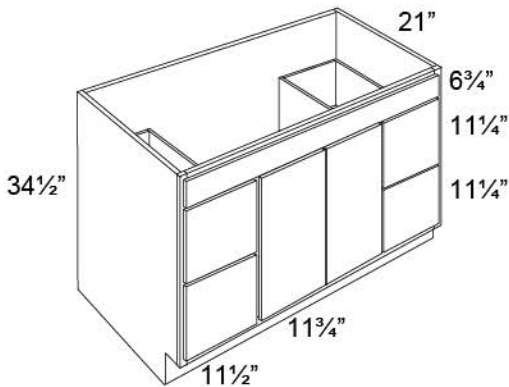

VANITY SINK BASE COMBO

ITEM	H	I	J	K	L
VSD48	1279	1043	929	1279	1086