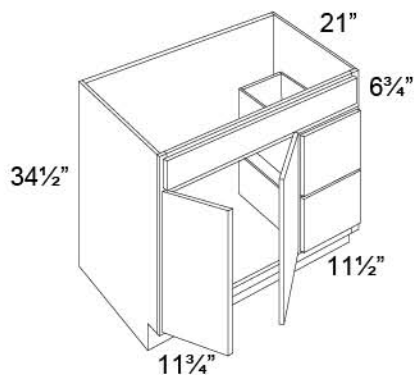

Vanities

VANITY SINK BASE COMBO

GALAXY & FUSION

ITEM	H	I	J	K	L
VSD30	N/A	805	717	988	838

- Cabinet is reversible. Specify left/right. *Note: once cabinet is assembled, door & drawers are not reversible.*

VANITY SINK BASE COMBO