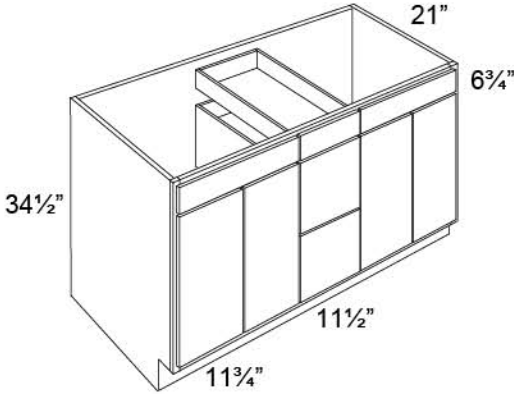

Vanities

VANITY SINK BASE COMBO

ITEM	H	I	J	K	L
VSD60 DOUBLE	1373	1119	996	1373	1165