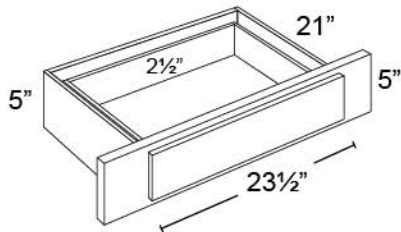

FILE DRAWER BASE

ITEM	H	I	J	K	L
FD18	727	592	531	727	617

- Cabinet height is 28 1/2"
- File rack not included

KNEE DRAWER

ITEM	H	I	J	K	L
KD30	218	177	158	218	185

- Can be trimmed to 24"
- Side mounted ball-bearing slides
- Recessed drawer front