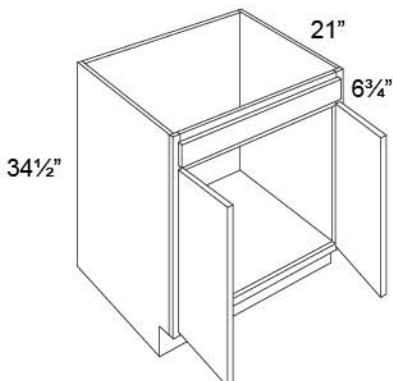

VANITY SINK BASE

ITEM	H	I	J	K	L
VS24-34	565	460	413	565	480
VS27-34	589	481	429	589	500
VS30-34	602	490	439	602	511
VS33-34	625	510	454	625	531
VS36-34	637	519	465	637	540