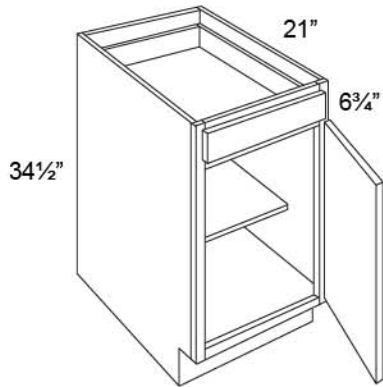

NEXUS

COLOR	PRICE COLUMN
Frost	H
Slate	H

- Full overlay door
- Stiles and rails are 3/4" thick and 3 1/4" wide
- Constructed with mortise and tenon joints
- 3/8" thick reversed MDF center panel captured in frame with rubber spacers
- 5-piece recessed panel drawer front matches door design and detail.

GALAXY

COLOR	PRICE COLUMN
Frost	I
Pecan	J
Espresso	J

- Full overlay door
- Stiles and rails are 3/4" thick and 2 1/2" wide
- Constructed with mortise and tenon joints
- 3/8" thick reversed MDF (Frost) / birch veneer (Pecan & Espresso) center panel captured in frame with rubber spacers
- 5-piece recessed panel drawer front matches door design and detail.

FUSION

COLOR	PRICE COLUMN
Blanc (Avail. May 2015)	K
Chestnut (Avail. May 2015)	L

- Full overlay door
- Stiles and rails are 3/4" thick and 3" wide
- Constructed with mortise and tenon joints
- 3/8" thick reversed MDF (*Blanc*) / birch veneer (*Chestnut*) center panel captured in frame with rubber spacers
- 5-piece recessed panel drawer front matches door design and detail.

Vanities
VANITY BASE

ITEM	H	I	J	K	L
VB12-34	468	381	342	468	397
VB15-34	491	400	359	491	416

- 2" clearance between drawer and back panel
- Shelf depth: 15"

VANITY DRAWER BASE

ITEM	H	I	J	K	L
VDB12-34	784	639	572	784	666
VDB15-34	826	672	603	826	701
VDB18-34	870	710	632	870	738