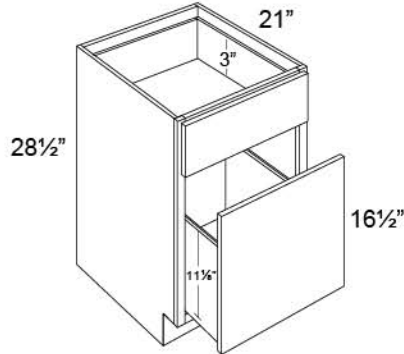

FILE DRAWER BASE

ITEM	H	I	J	K	L
FD18	727	592	531	727	617

- Cabinet height is 28 1/2"
- File rack not included

KNEE DRAWER

ITEM	H	I	J	K	L
KD30	218	177	158	218	185

- Can be trimmed to 24"
- Side mounted ball-bearing slides
- Recessed drawer front