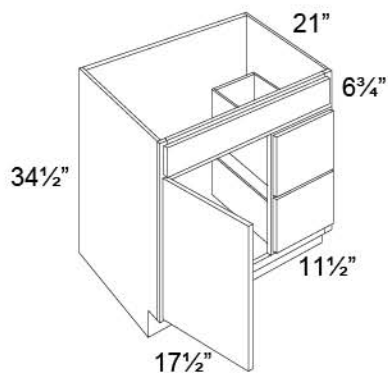

Vanities

VANITY SINK BASE COMBO

GALAXY & FUSION

ITEM	H	I	J	K	L
VSD30	N/A	805	717	988	838

- Cabinet is reversible. Specify left/right. *Note: once cabinet is assembled, door & drawers are not reversible.*