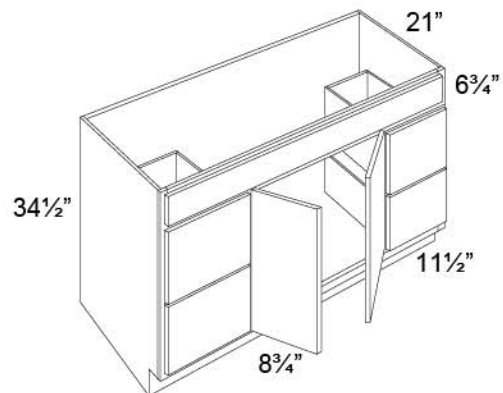

Vanities

VANITY SINK BASE COMBO

GALAXY & FUSION

ITEM	H	I	J	K	L
VSD30	N/A	805	717	988	838

- Cabinet is reversible. Specify left/right. *Note: once cabinet is assembled, door & drawers are not reversible.*

VANITY SINK BASE COMBO

GALAXY & FUSION

ITEM	H	I	J	K	L
VSD36	N/A	838	746	1028	872

- Cabinet is reversible. Specify left/right. *Note: once cabinet is assembled, door & drawers are not reversible.*

VANITY SINK BASE COMBO

GALAXY & FUSION