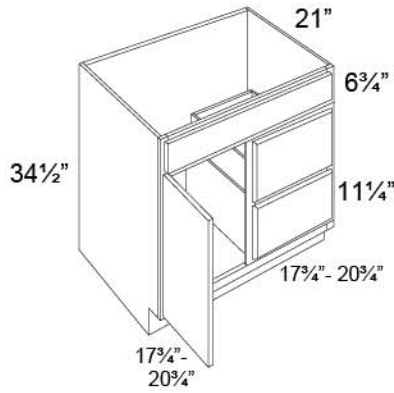

Vanities

VANITY SINK BASE COMBO

NEXUS

ITEM	H	I	J	K	L
VSD36	1028	N/A	N/A	N/A	N/A
VSD42	1140	N/A	N/A	N/A	N/A

- Cabinet is reversible. Specify left/right.
  Note: once cabinet is assembled, door & drawers are not reversible.