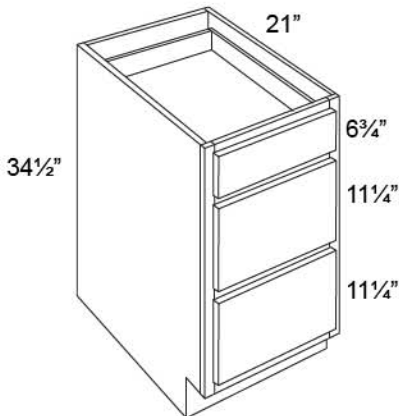

NEXUS

COLOR	PRICE COLUMN
Frost	H
Slate	H

- Full overlay door
- Stiles and rails are 3/4" thick and 3 1/4" wide
- Constructed with mortise and tenon joints
- 3/8" thick reversed MDF center panel captured in frame with rubber spacers
- 5-piece recessed panel drawer front matches door design and detail.

GALAXY

COLOR	PRICE COLUMN
Frost	I
Pecan	J
Espresso	J

- Full overlay door
- Stiles and rails are 3/4" thick and 2 1/2" wide
- Constructed with mortise and tenon joints
- 3/8" thick reversed MDF (Frost) / birch veneer (Pecan & Espresso) center panel captured in frame with rubber spacers
- 5-piece recessed panel drawer front matches door design and detail.

FUSION

COLOR	PRICE COLUMN
Blanc (Avail. May 2015)	K
Chestnut (Avail. May 2015)	L

- Full overlay door
- Stiles and rails are 3/4" thick and 3" wide
- Constructed with mortise and tenon joints
- 3/8" thick reversed MDF (*Blanc*) / birch veneer (*Chestnut*) center panel captured in frame with rubber spacers
- 5-piece recessed panel drawer front matches door design and detail.

Vanities
VANITY BASE

ITEM	H	I	J	K	L
VB12-34	468	381	342	468	397
VB15-34	491	400	359	491	416

- 2" clearance between drawer and back panel
- Shelf depth: 15"

VANITY DRAWER BASE

ITEM	H	I	J	K	L
VDB12-34	784	639	572	784	666
VDB15-34	826	672	603	826	701
VDB18-34	870	710	632	870	738