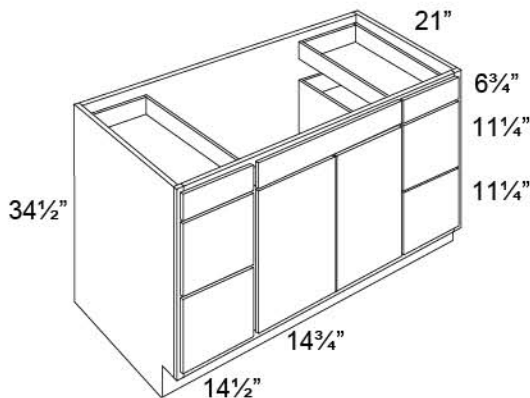

VANITY SINK BASE COMBO

ITEM	H	I	J	K	L
VSD60 SINGLE	1574	1283	1142	1574	1336