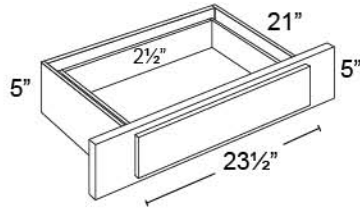

Vanity Accessories

VANITY KNEE DRAWER

ITEM	A	B	C	D	E
KD30	166	185	200	196	218

- Can be trimmed to 24"
- Side mounted ball-bearing slides (not soft close)
- Elite depth: 20³/₄"