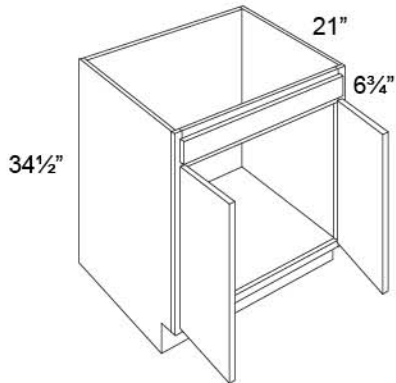

- Full overlay door.
- Frames are solid birch hardwood $\frac{3}{4}$ " thick and $2\frac{1}{2}$ " wide.
- Constructed with mortise and tenon joints.
- Solid wood center panel is $\frac{5}{8}$ " thick and captured in a frame with rubber spacers.
- An **applied moulding** is added to the inside edge of the door frame.
- 5 piece recessed panel drawer front matches door design and moulding detail.
- **Cabinet installed next to a wall or deeper cabinet requires a $\frac{1}{4}$ " filler for full door opening.**

34½" High Vanities

VANITY BASE

ITEM	A	B	C	D	E
VB12-34	359	397	428	423	468
VB15-34	377	416	449	444	491

- 2" Clearance between drawer and back panel
- Elite vanity depth: 20¾"
- Shelf depth: 15"

VANITY DRAWER BASE

ITEM	A	B	C	D	E
VDB12-34	602	666	718	709	784
VDB15-34	634	701	755	746	826

- 2" Clearance between drawer and back panel
- Elite vanity depth: 20¾"

VANITY SINK BASE

ITEM	A	B	C	D	E
VSB24-34	434	480	518	511	565
VSB30-34	462	511	551	544	602
VSB36-34	489	540	582	576	637