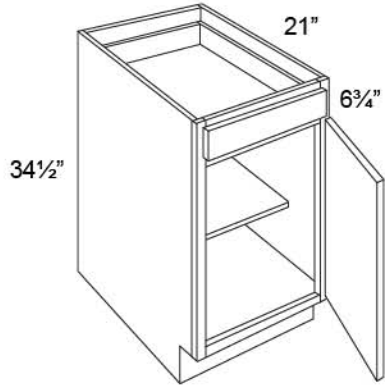

- Full overlay door.
- Frames are solid birch hardwood $\frac{3}{4}$ " thick and $2\frac{1}{2}$ " wide.
- Constructed with mortise and tenon joints.
- Solid wood center panel is $\frac{5}{8}$ " thick and captured in a frame with rubber spacers.
- An **applied moulding** is added to the inside edge of the door frame.
- 5 piece recessed panel drawer front matches door design and moulding detail.
- **Cabinet installed next to a wall or deeper cabinet requires a $\frac{1}{4}$ " filler for full door opening.**

SHAKER	NAME	PRICE COLUMN	COLOR SPECIFICATION
	Natural	A	A golden natural stain
	Brandy	A	A medium cherry stain
	Linen	D	A subtle linen white paint

V-grooves

- Full overlay door.
- Frames are solid birch hardwood ¾" thick and 3" wide.
- Constructed with mortise and tenon joints.
- V-grooves at the joints.
- MDF covered with wood veneer center panel, ¾" thick and captured in frame with rubber spacers.
- Solid wood slab drawer front with matching edge profile

34½" High Vanities

VANITY BASE

ITEM	A	B	C	D	E
VB12-34	359	397	428	423	468
VB15-34	377	416	449	444	491

- 2" Clearance between drawer and back panel
- Elite vanity depth: 20¾"
- Shelf depth: 15"

VANITY DRAWER BASE