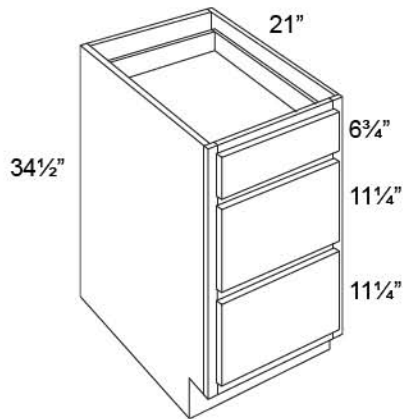

34½" High Vanities

VANITY BASE

ITEM	A	B	C	D	E
VB12-34	359	397	428	423	468
VB15-34	377	416	449	444	491

- 2" Clearance between drawer and back panel
- Elite vanity depth: 20¾"
- Shelf depth: 15"

VANITY DRAWER BASE

ITEM	A	B	C	D	E
VSD48-34	698	772	832	822	909

- 2" Clearance between drawer and back panel
- 24" Clearance between the 2 drawers
- Elite vanity depth: 20¾"

ITEM	A	B	C	D	E
FD18	558	617	665	657	727

- NOTE: Cabinet height is 28½"
- Elite depth: 20¾"
- File rack not included