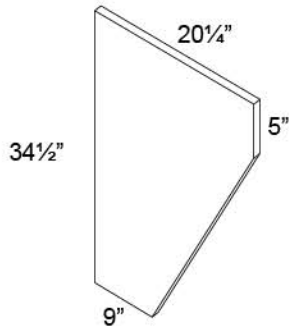

ITEM	A	B	C	D	E
VSD48-34	698	772	832	822	909

- 2" Clearance between drawer and back panel
- 24" Clearance between the 2 drawers
- Elite vanity depth: 20¾"

ITEM	A	B	C	D	E
FD18	558	617	665	657	727

- NOTE: Cabinet height is 28½"
- Elite depth: 20¾"
- File rack not included

Vanity Accessories

VANITY KNEE DRAWER

ITEM	A	B	C	D	E
KD30	166	185	200	196	218

- Can be trimmed to 24"
- Side mounted ball-bearing slides (not soft close)
- Elite depth: 20³/₄"

VANITY DESK LEG

ITEM	A	B	C	D	E
VDL	80	80	80	95	95

- Plywood veneer ³/₄" thick
- Wood edge banding
- Elite VDL depth: 20"