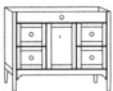

Countryside Shaker

Custom sizes available.
Please call for price and lead time.

TO ORDER, SPECIFY THE FOLLOWING:

1) Model

See "Model" column on price list below.

2) Wood:

{ O: Oak } - { M: Maple } - { C: Cherry }

3) Color

(See page D at the beginning of the catalog)

Example: **CSSV4822-6D M NA**

Countryside Shaker (CSS)

V: Base Vanities - 31 3/4" Height

B

A5

B6

D3C

Ref	Model	Size in inches (W x D)	Oak	Maple	Cherry
B	CSSV2422	23 1/2 x 21 1/4	994	1064	1170
B	CSSV3022	29 1/2 x 21 1/4	1080	1156	1272
A5	CSSV3622-5D	35 1/2 x 21 1/4	2095	2241	2466
B6	CSSV4222-6D	41 1/2 x 21 1/4	2254	2412	2653
B6	CSSV4822-6D	47 1/2 x 21 1/4	2293	2454	2699
B6	CSSV5422-6D	53 1/2 x 21 1/4	2310	2472	2719
B6	CSSV6022-6D	59 1/2 x 21 1/4	2376	2542	2797
D3C	CSSV7222-3DC	71 1/2 x 21 1/4	2668	2855	3140

TC: Tall Cabinets - 80" Height

TA3

Ref	Model	Size in inches (W x D)	Oak	Maple	Cherry
TA3	CSSTC1819-3D	17 3/4 x 18 1/4	2823	3021	3323

ST: Semi Tall Cabinets - 48" Height

SA1

Ref	Model	Size in inches (W x D)	Oak	Maple	Cherry
SA1	CSSST1815-1D	17 3/4 x 15	2117	2265	2492

WM: Wall Mirrors - 33" Height

M

Ref	Model	Size in inches (W x H)	Oak	Maple	Cherry
M	CSSWM2433	24 x 33	413	442	486
M	CSSWM3033	30 x 33	507	543	597
M	CSSWM3633	36 x 33	573	613	675
M	CSSWM4233	42 x 33	662	708	779
M	CSSWM4833	48 x 33	772	826	908