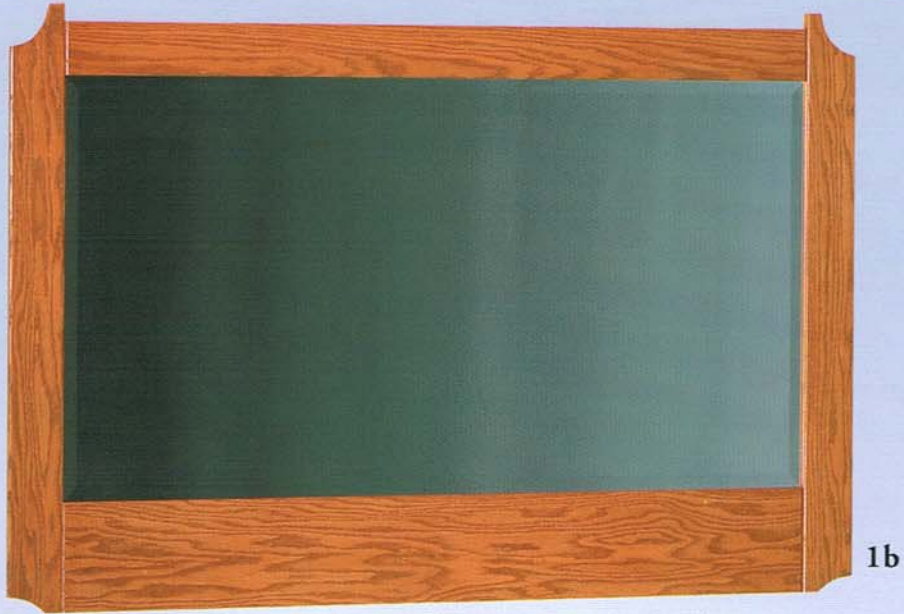

# Countryside Shaker

1 a. 48X22 Countryside Shaker Vanity in Honey on Oak / b. 48x32 Countryside Shaker Mirror in Honey on Oak