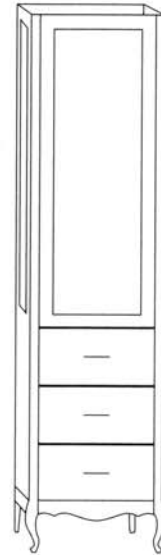

WM: Wall Mirrors - 35" Height

Ref	Model	Size in inches (W x H)	Oak	Maple	Cherry
M	KRIWM2433	24 x 35	482	518	575
M	KRIWM3033	30 x 35	583	627	696
M	KRIWM3633	36 x 35	671	721	801
M	KRIWM4230	42 x 35	769	827	919
M	KRIWM4833	48 x 35	879	945	1050

M

DSP

DIMENSIONS

(W) Width*, (D) Depth

*Shape of Legs adds 2" to the width of the Base Vanities, Tall Cabinets and Semitall Cabinets.

Base Vanities - 31 3/4" Height
Ref: A, B, D

B

W: 23½", 29½"
D: 21¼", 18½"

A5

W: 35½"
D: 21¼"

B6

W: 41½", 47½", 53½", 59½"
D: 21¼"

D3C

W: 71½"
D: 21¼"

Tall Cabinets - 80" Height
Ref: T

TA3

W: 17¾"
D: 18 1/4"

Semi Tall Cabinets - 48" Height
Ref: S

SA4

W: 17¾"
D: 15"

Wall Mirrors - 35" Height
Ref: M

M

W: 24", 30", 36", 42", 48"
H: 35"

**Optional Arched
Decorative Side Panel**
Ref: DSP