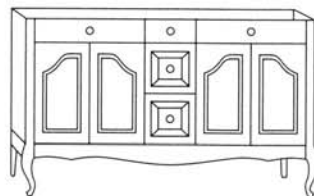

M

DSP

DIMENSIONS

(W) Width*, (D) Depth

*Shape of Legs adds 2" to the width of the Base Vanities, Tall Cabinets and Semitall Cabinets.

Base Vanities - 31 3/4" Height
Ref: A, B, D

B

W: 23½", 29½"
D: 21¼", 18½"

A5

W: 35½"
D: 21¼"

B6

W: 41½", 47½", 53½", 59½"
D: 21¼"

D3C

W: 71½"
D: 21¼"

Tall Cabinets - 80" Height
Ref: T

TA3