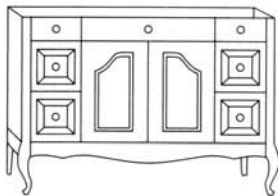

M

DSP

DIMENSIONS

(W) Width*, (D) Depth

*Shape of Legs adds 2" to the width of the Base Vanities, Tall Cabinets and Semitall Cabinets.

Base Vanities - 31 3/4" Height
Ref: A, B, D

B

W: 23½", 29½"
D: 21¼", 18½"

A5

W: 35½"
D: 21¼"

B6

W: 41½", 47½", 53½", 59½"
D: 21¼"

D3C

W: 71½"
D: 21¼"

Tall Cabinets - 80" Height
Ref: T

TA3