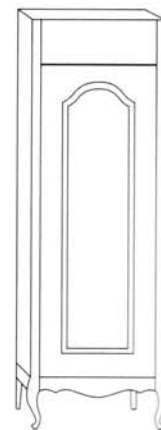

WM: Wall Mirrors - 35" Height

Ref	Model	Size in inches (W x H)	Oak	Maple	Cherry
M	KRIWM2433	24 x 35	482	518	575
M	KRIWM3033	30 x 35	583	627	696
M	KRIWM3633	36 x 35	671	721	801
M	KRIWM4230	42 x 35	769	827	919
M	KRIWM4833	48 x 35	879	945	1050

M

DSP

DIMENSIONS

(W) Width*, (D) Depth

*Shape of Legs adds 2" to the width of the Base Vanities, Tall Cabinets and Semitall Cabinets.

Base Vanities - 31 3/4" Height
Ref: A, B, D

B

W: 23½", 29½"
D: 21¼", 18½"

A5

W: 35½"
D: 21¼"

B6

W: 41½", 47½", 53½", 59½"
D: 21¼"

D3C

W: 71½"
D: 21¼"

Tall Cabinets - 80" Height
Ref: T

TA3

W: 17¾"
D: 18 1/4"

Semi Tall Cabinets - 48" Height
Ref: S

SA4

W: 17¾"
D: 15"

Wall Mirrors - 35" Height
Ref: M

M

W: 24", 30", 36", 42", 48"
H: 35"

**Optional Arched
Decorative Side Panel**
Ref: DSP