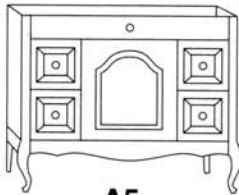

M

DSP

DIMENSIONS

(W) Width*, (D) Depth

*Shape of Legs adds 2" to the width of the Base Vanities, Tall Cabinets and Semitall Cabinets.

Base Vanities - 31 3/4" Height
Ref: A, B, D

B

W: 23½", 29½"
D: 21¼", 18½"

A5

W: 35½"
D: 21¼"

B6

W: 41½", 47½", 53½", 59½"
D: 21¼"

D3C

W: 71½"
D: 21¼"

Tall Cabinets - 80" Height
Ref: T

TA3

W: 17¾"
D: 18 1/4"

Semi Tall Cabinets - 48" Height
Ref: S

SA4

W: 17¾"
D: 15"

Wall Mirrors - 35" Height
Ref: M

M

W: 24", 30", 36", 42", 48"
H: 35"

**Optional Arched
Decorative Side Panel**
Ref: DSP