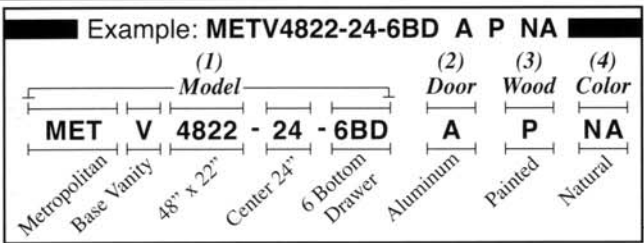

Metropolitan

1b

1a

2

- 1 a. 30X19 Metropolitan Vanity in Midnight Black. / b. 30" Metropolitan Mirror in Midnight Black
2 18X18X48 Metropolitan Semi-Tall Cabinet in Midnight Black

Metropolitan

Custom sizes available.
Please call for price and lead time.

TO ORDER, SPECIFY THE FOLLOWING:

1) **Model:** See "Model" column on price list below.
 2) **Door Style:** { M: Mdf } - { W: Wood } - { A: Aluminum }
 (See page E at the beginning of the catalog).
 3) **Wood:** { P: Painted } - { O: Oak } - { M: Maple }
 - { C: Cherry }
 4) **Color:** (See page D at the beginning of the catalog)