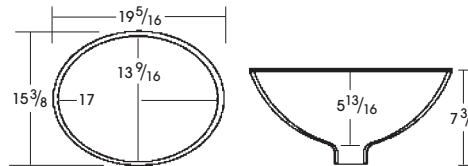

- Minimum top depth: 22 1/4"
- White or Biscuit

BOWLS SOLD SEPARATELY LIST PRICES (WITHOUT TOP)

Description	White	Biscuit	Black	Stainless Steel
Oval Undermount Bowl - Small	70	70	70	NA
Oval Undermount Bowl - Large	70	70	70	166
Rectangle Undermount	121	121	NA	NA

NOTE:

All Undermount bowls have an overflow

INTEGRAL BOWLS – SOLID SURFACE

SMALL OVAL INTEGRAL SOLID SURFACE BOWL

- Minimum top depth: 19 1/4"
- White or Biscuit

LARGE OVAL INTEGRAL SOLID SURFACE BOWL

- Minimum top depth: 22 1/4"
- White or Biscuit

RECTANGLE INTEGRAL SOLID SURFACE BOWL

- Minimum top depth: 22 1/4"
- White or Biscuit

NOTE:

All Integral bowls have an overflow

BOWL OPTIONS – INTEGRAL

INTEGRAL BOWLS – CULTURED MARBLE

STANDARD - O			
Top Depth	Bowl Size		
	Length	Width	Depth
22"	17"	13 ⁵ / ₈ "	5 ¹ / ₂ "
19"	15 ¹ / ₄ "	11 ³ / ₄ "	5 ⁵ / ₈ "
17"	15 ⁵ / ₁₆ "	10 ⁹ / ₁₆ "	6"