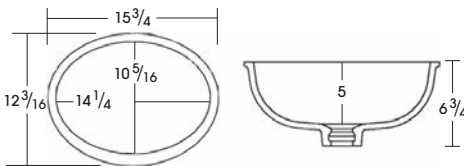

LARGE OVAL UNDERMOUNT CHINA BOWL

- Minimum top depth: 22 1/4"
- White, Biscuit or Black

LARGE OVAL UNDERMOUNT STAINLESS STEEL BOWL

- Minimum top depth: 22 1/4"
- Stainless Steel thickness: 18 gauge

RECTANGLE UNDERMOUNT CHINA BOWL

- Minimum top depth: 22 1/4"
- White or Biscuit

BOWLS SOLD SEPARATELY LIST PRICES (WITHOUT TOP)

Description	White	Biscuit	Black	Stainless Steel
Oval Undermount Bowl - Small	70	70	70	NA
Oval Undermount Bowl - Large	70	70	70	166
Rectangle Undermount	121	121	NA	NA

NOTE:

All Undermount bowls have an overflow

INTEGRAL BOWLS – SOLID SURFACE

SMALL OVAL INTEGRAL SOLID SURFACE BOWL

- Minimum top depth: 19 1/4"
- White or Biscuit

LARGE OVAL INTEGRAL SOLID SURFACE BOWL

- Minimum top depth: 22 1/4"
- White or Biscuit

RECTANGLE INTEGRAL SOLID SURFACE BOWL

- Minimum top depth: 22 1/4"
- White or Biscuit

NOTE:

All Integral bowls have an overflow

BOWL OPTIONS – INTEGRAL

INTEGRAL BOWLS – CULTURED MARBLE

STANDARD - O			
Top Depth	Bowl Size		
	Length	Width	Depth
22"	17"	13 ⁵ / ₈ "	5 ¹ / ₂ "
19"	15 ¹ / ₄ "	11 ³ / ₄ "	5 ⁵ / ₈ "
17"	15 ⁵ / ₁₆ "	10 ⁹ / ₁₆ "	6"