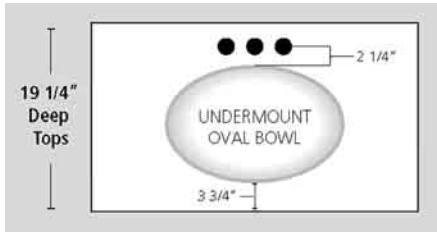

TOP OPTIONS – STANDARD • CUSTOM • QUOTE

STANDARD DEPTHS AND DRILLING LOCATIONS

BOWL CUT-OUT MEASUREMENTS

Undermount Bowl	Width	Depth
Small Oval	14 1/4"	10 7/8"
Large Oval	16"	13"
Rectangle	17 3/4"	11 7/8"

NOTE:

All faucet holes are 1 3/8" diameter