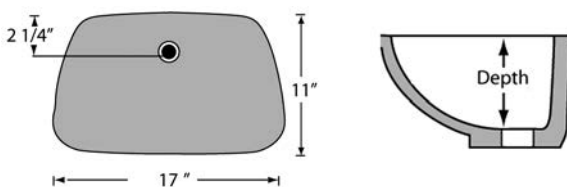

RECTANGLE INTEGRAL SOLID SURFACE BOWL

- Minimum top depth: 22 1/4"
- White or Biscuit

NOTE:

All Integral bowls have an overflow

BOWL OPTIONS – INTEGRAL

INTEGRAL BOWLS – CULTURED MARBLE

STANDARD - O			
Top Depth	Bowl Size		
	Length	Width	Depth
22"	17"	13 ⁵ / ₈ "	5 ¹ / ₂ "
19"	15 ¹ / ₄ "	11 ³ / ₄ "	5 ⁵ / ₈ "
17"	15 ⁵ / ₁₆ "	10 ⁹ / ₁₆ "	6"

ADA option available
Refer to Note 1

22" Standard Oval bowl available ADA compliant
When ordering, add "-ADA" to end of item code

RECESSED OVAL - RCO					
Top Depth	Bowl Size			Recess Size	
	Length	Width	Depth	Length	Width
22"	17 ³ / ₈ "	12 ¹ / ₈ "	6"	23"	18 ¹ / ₄ "
19"	15 ⁵ / ₈ "	10 ⁵ / ₁₆ "	6"	21 ¹ / ₄ "	16 ⁵ / ₈ "

RECESSED SQUARE - RCR					
Top Depth	Bowl Size			Recess Size	
	Length	Width	Depth	Length	Width
22"	17 ³ / ₄ "	11 ¹ / ₂ "	7 ¹ / ₈ "	22 ¹ / ₂ "	18 ¹ / ₄ "
19"	16"	10 ¹ / ₄ "	7"	19 ¹ / ₂ "	16"

RECESSED SHELL - RCS					
Top Depth	Bowl Size			Recess Size	
	Length	Width	Depth	Length	Width
22"	17 ³ / ₈ "	12 ¹ / ₈ "	6"	23"	18 ¹ / ₄ "
19"	15 ⁵ / ₈ "	10 ⁵ / ₁₆ "	6"	21 ¹ / ₄ "	16 ⁵ / ₈ "

FLUSH RECTANGLE - FR			
Top Depth	Bowl Size		
	Length	Width	Depth
22"	17"	11"	6 ¹ / ₂ "
19"	17"	11"	6 ¹ / ₂ "

ADA option available
Refer to Note 1

22" Rectangle bowl available ADA compliant
When ordering, add "-ADA" to end of item code