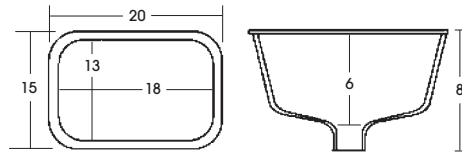

BOWL OPTIONS – UNDERMOUNT AND INTEGRAL

UNDERMOUNT BOWLS – QUARTZ • NATURAL GRANITE • SOLID SURFACE • CULTURED MARBLE

SMALL OVAL UNDERMOUNT CHINA BOWL

- Minimum top depth: 19 1/4"
- White, Biscuit or Black

LARGE OVAL UNDERMOUNT CHINA BOWL

- Minimum top depth: 22 1/4"
- White, Biscuit or Black

LARGE OVAL UNDERMOUNT STAINLESS STEEL BOWL

- Minimum top depth: 22 1/4"
- Stainless Steel thickness: 18 gauge

RECTANGLE UNDERMOUNT CHINA BOWL

- Minimum top depth: 22 1/4"
- White or Biscuit

BOWLS SOLD SEPARATELY LIST PRICES (WITHOUT TOP)

Description	White	Biscuit	Black	Stainless Steel
Oval Undermount Bowl - Small	70	70	70	NA
Oval Undermount Bowl - Large	70	70	70	166
Rectangle Undermount	121	121	NA	NA

RECTANGLE INTEGRAL SOLID SURFACE BOWL

- Minimum top depth: 22 1/4"
- White or Biscuit

NOTE:

All Integral bowls have an overflow

BOWL OPTIONS – INTEGRAL

INTEGRAL BOWLS – CULTURED MARBLE

STANDARD - O			
Top Depth	Bowl Size		
	Length	Width	Depth
22"	17"	13 ⁵ / ₈ "	5 ¹ / ₂ "
19"	15 ¹ / ₄ "	11 ³ / ₄ "	5 ⁵ / ₈ "
17"	15 ⁵ / ₁₆ "	10 ⁹ / ₁₆ "	6"