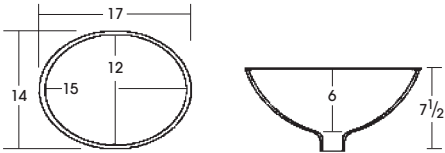

BOWL OPTIONS – UNDERMOUNT AND INTEGRAL

UNDERMOUNT BOWLS – QUARTZ • NATURAL GRANITE • SOLID SURFACE • CULTURED MARBLE

SMALL OVAL UNDERMOUNT CHINA BOWL

- Minimum top depth: 19 1/4"
- White, Biscuit or Black