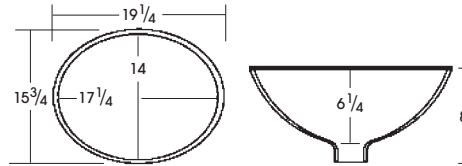

RECTANGLE	L	W	D	L	W
Rectangle 22" Top	18 ³ / ₈ "	13"	5 ¹ / ₂ "	NA	NA
Rectangle 19" Top	Not Available				
Rectangle 17" Top	Not Available				

IN STOCK: Cultured marble backsplash and end splash height is approximately 2"

BOWL OPTIONS – UNDERMOUNT AND INTEGRAL

UNDERMOUNT BOWLS – QUARTZ • NATURAL GRANITE • SOLID SURFACE • CULTURED MARBLE

SMALL OVAL UNDERMOUNT CHINA BOWL

- Minimum top depth: 19 1/4"
- White, Biscuit or Black

LARGE OVAL UNDERMOUNT CHINA BOWL

- Minimum top depth: 22 1/4"
- White, Biscuit or Black

LARGE OVAL UNDERMOUNT STAINLESS STEEL BOWL

- Minimum top depth: 22 1/4"
- Stainless Steel thickness: 18 gauge

RECTANGLE UNDERMOUNT CHINA BOWL