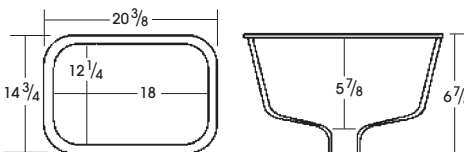

- Minimum top depth: 22 1/4"
- White or Biscuit

BOWLS SOLD SEPARATELY LIST PRICES (WITHOUT TOP)

Description	White	Biscuit	Black	Stainless Steel
Oval Undermount Bowl - Small	70	70	70	NA
Oval Undermount Bowl - Large	70	70	70	166
Rectangle Undermount	121	121	NA	NA

NOTE:

All Undermount bowls have an overflow

INTEGRAL BOWLS – SOLID SURFACE

SMALL OVAL INTEGRAL SOLID SURFACE BOWL

- Minimum top depth: 19 1/4"
- White or Biscuit

LARGE OVAL INTEGRAL SOLID SURFACE BOWL

- Minimum top depth: 22 1/4"
- White or Biscuit

RECTANGLE INTEGRAL SOLID SURFACE BOWL

- Minimum top depth: 22 1/4"
- White or Biscuit

NOTE:

All Integral bowls have an overflow

BOWL OPTIONS – INTEGRAL

INTEGRAL BOWLS – CULTURED MARBLE

STANDARD - O			
Top Depth	Bowl Size		
	Length	Width	Depth
22"	17"	13 ⁵ / ₈ "	5 ¹ / ₂ "
19"	15 ¹ / ₄ "	11 ³ / ₄ "	5 ⁵ / ₈ "
17"	15 ⁵ / ₁₆ "	10 ⁹ / ₁₆ "	6"