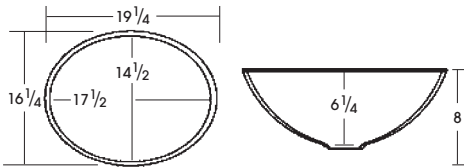

RECTANGLE	L	W	D	L	W
Rectangle 22" Top	18 ³ / ₈ "	13"	5 ¹ / ₂ "	NA	NA
Rectangle 19" Top	Not Available				
Rectangle 17" Top	Not Available				

IN STOCK: Cultured marble backsplash and end splash height is approximately 2"

BOWL OPTIONS – UNDERMOUNT AND INTEGRAL

UNDERMOUNT BOWLS – QUARTZ • NATURAL GRANITE • SOLID SURFACE • CULTURED MARBLE

SMALL OVAL UNDERMOUNT CHINA BOWL

- Minimum top depth: 19 1/4"
- White, Biscuit or Black

LARGE OVAL UNDERMOUNT CHINA BOWL

- Minimum top depth: 22 1/4"
- White, Biscuit or Black

LARGE OVAL UNDERMOUNT STAINLESS STEEL BOWL

- Minimum top depth: 22 1/4"
- Stainless Steel thickness: 18 gauge

RECTANGLE UNDERMOUNT CHINA BOWL