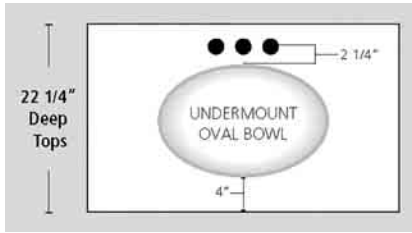

TOP OPTIONS – STANDARD • CUSTOM • QUOTE

STANDARD DEPTHS AND DRILLING LOCATIONS

BOWL CUT-OUT MEASUREMENTS

Undermount Bowl	Width	Depth
Small Oval	14 1/4"	10 7/8"
Large Oval	16"	13"
Rectangle	17 3/4"	11 7/8"

NOTE:

All faucet holes are 1 3/8" diameter