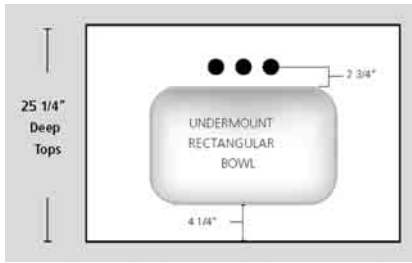

TOP OPTIONS – STANDARD • CUSTOM • QUOTE

STANDARD DEPTHS AND DRILLING LOCATIONS

BOWL CUT-OUT MEASUREMENTS

Undermount Bowl	Width	Depth
Small Oval	14 1/4"	10 7/8"
Large Oval	16"	13"
Rectangle	17 3/4"	11 7/8"

NOTE:

All faucet holes are 1 3/8" diameter