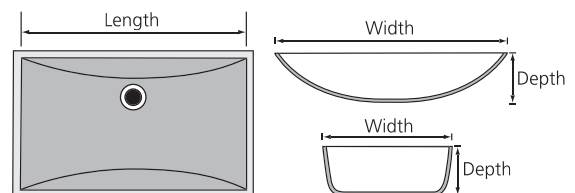

RECTANGLE INTEGRAL SOLID SURFACE BOWL

- Minimum top depth: 22 1/4"
- White or Biscuit

NOTE:

All Integral bowls have an overflow

BOWL OPTIONS – INTEGRAL

INTEGRAL BOWLS – CULTURED MARBLE

STANDARD - O			
Top Depth	Bowl Size		
	Length	Width	Depth
22"	17"	13 ⁵ / ₈ "	5 ¹ / ₂ "
19"	15 ¹ / ₄ "	11 ³ / ₄ "	5 ⁵ / ₈ "
17"	15 ⁵ / ₁₆ "	10 ⁹ / ₁₆ "	6"

RECESSED SQUARE - RCR					
Top Depth	Bowl Size			Recess Size	
	Length	Width	Depth	Length	Width
22"	17 ³ / ₄ "	11 ¹ / ₂ "	7 ¹ / ₈ "	22 ¹ / ₂ "	18 ¹ / ₄ "
19"	16"	10 ¹ / ₄ "	7"	19 ¹ / ₂ "	16"

RECESSED SHELL - RCS					
Top Depth	Bowl Size			Recess Size	
	Length	Width	Depth	Length	Width
22"	17 ³ / ₈ "	12 ¹ / ₈ "	6"	23"	18 ¹ / ₄ "
19"	15 ⁵ / ₈ "	10 ⁵ / ₁₆ "	6"	21 ¹ / ₄ "	16 ⁵ / ₈ "

FLUSH RECTANGLE - FR			
Top Depth	Bowl Size		
	Length	Width	Depth
22"	17"	11"	6 ¹ / ₂ "
19"	17"	11"	6 ¹ / ₂ "

ADA option available
Refer to Note 1

22" Rectangle bowl available ADA compliant
When ordering, add "-ADA" to end of item code

WAVE BOWL - W			
Top Depth	Bowl Size		
	Length	Width	Depth
22"	20 ¹ / ₄ "	12"	6"
19"	17 ¹ / ₄ "	10"	5 ¹ / ₄ "

Refer to Note 1

NOTES:

1. Flush Rectangle, Wave and ADA Bowls are available as custom tops only
2. To enhance measurement accuracy, tops should have one or no finished ends
3. Integral Cultured Marble bowls have an overflow