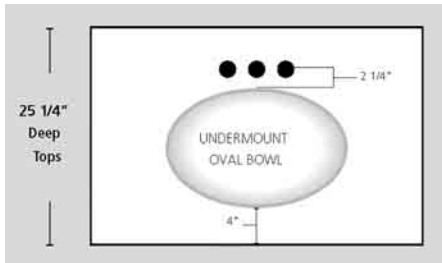

TOP OPTIONS – STANDARD • CUSTOM • QUOTE

STANDARD DEPTHS AND DRILLING LOCATIONS

BOWL CUT-OUT MEASUREMENTS

Undermount Bowl	Width	Depth
Small Oval	14 1/4"	10 7/8"
Large Oval	16"	13"
Rectangle	17 3/4"	11 7/8"

NOTE:

All faucet holes are 1 3/8" diameter