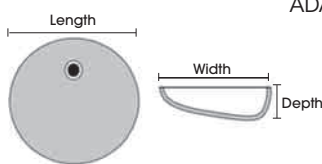

NOTE:

All Undermount bowls have an overflow

INTEGRAL BOWLS – SOLID SURFACE

SMALL OVAL INTEGRAL SOLID SURFACE BOWL

- Minimum top depth: 19 1/4"
- White or Biscuit

LARGE OVAL INTEGRAL SOLID SURFACE BOWL

- Minimum top depth: 22 1/4"
- White or Biscuit

RECTANGLE INTEGRAL SOLID SURFACE BOWL

- Minimum top depth: 22 1/4"
- White or Biscuit

NOTE:

All Integral bowls have an overflow

BOWL OPTIONS – INTEGRAL

INTEGRAL BOWLS – CULTURED MARBLE

STANDARD - O			
Top Depth	Bowl Size		
	Length	Width	Depth
22"	17"	13 ⁵ / ₈ "	5 ¹ / ₂ "
19"	15 ¹ / ₄ "	11 ³ / ₄ "	5 ⁵ / ₈ "
17"	15 ⁵ / ₁₆ "	10 ⁹ / ₁₆ "	6"