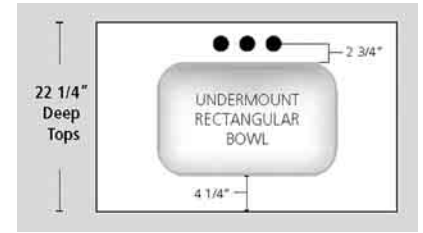

TOP OPTIONS – STANDARD • CUSTOM • QUOTE

STANDARD DEPTHS AND DRILLING LOCATIONS

BOWL CUT-OUT MEASUREMENTS

Undermount Bowl	Width	Depth
Small Oval	14 1/4"	10 7/8"
Large Oval	16"	13"
Rectangle	17 3/4"	11 7/8"

NOTE:

All faucet holes are 1 3/8" diameter