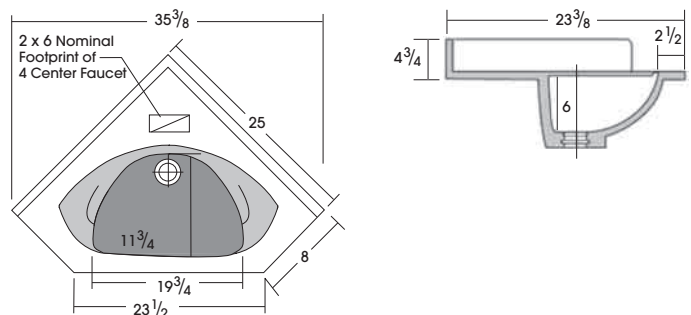

25" CORNER TOP

Corner tops are also available in spray granite and onyx.
25" Corner tops can not be made with an overflow.