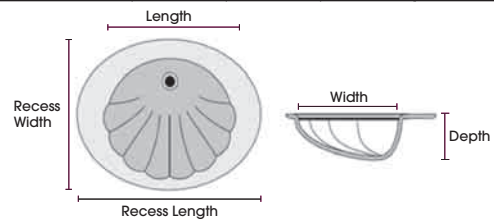

RECTANGLE INTEGRAL SOLID SURFACE BOWL

- Minimum top depth: 22 1/4"
- White or Biscuit

NOTE:

All Integral bowls have an overflow

BOWL OPTIONS – INTEGRAL

INTEGRAL BOWLS – CULTURED MARBLE

STANDARD - O			
Top Depth	Bowl Size		
	Length	Width	Depth
22"	17"	13 ⁵ / ₈ "	5 ¹ / ₂ "
19"	15 ¹ / ₄ "	11 ³ / ₄ "	5 ⁵ / ₈ "
17"	15 ⁵ / ₁₆ "	10 ⁹ / ₁₆ "	6"

ADA option available
Refer to Note 1

22" Standard Oval bowl available ADA compliant
When ordering, add "-ADA" to end of item code

RECESSED OVAL - RCO					
Top Depth	Bowl Size			Recess Size	
	Length	Width	Depth	Length	Width
22"	17 ³ / ₈ "	12 ¹ / ₈ "	6"	23"	18 ¹ / ₄ "
19"	15 ⁵ / ₈ "	10 ⁵ / ₁₆ "	6"	21 ¹ / ₄ "	16 ⁵ / ₈ "

RECESSED SQUARE - RCR					
Top Depth	Bowl Size			Recess Size	
	Length	Width	Depth	Length	Width
22"	17 ³ / ₄ "	11 ¹ / ₂ "	7 ¹ / ₈ "	22 ¹ / ₂ "	18 ¹ / ₄ "
19"	16"	10 ¹ / ₄ "	7"	19 ¹ / ₂ "	16"

RECESSED SHELL - RCS					
Top Depth	Bowl Size			Recess Size	
	Length	Width	Depth	Length	Width
22"	17 ³ / ₈ "	12 ¹ / ₈ "	6"	23"	18 ¹ / ₄ "
19"	15 ⁵ / ₈ "	10 ⁵ / ₁₆ "	6"	21 ¹ / ₄ "	16 ⁵ / ₈ "

FLUSH RECTANGLE - FR			
Top Depth	Bowl Size		
	Length	Width	Depth
22"	17"	11"	6 ¹ / ₂ "
19"	17"	11"	6 ¹ / ₂ "

ADA option available
Refer to Note 1

22" Rectangle bowl available ADA compliant
When ordering, add "-ADA" to end of item code