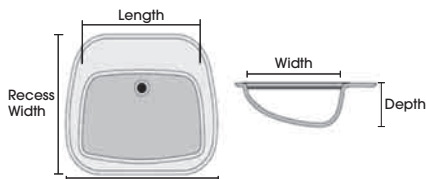

RECESSED SQUARE - RCR					
Top Depth	Bowl Size			Recess Size	
	Length	Width	Depth	Length	Width
22"	17³/₄"	11¹/₂"	7¹/₈"	22¹/₂"	18¹/₄"
19"	16"	10¹/₄"	7"	19¹/₂"	16"