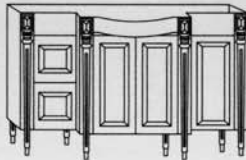

W3

WA1

WB

M: Medicine Cabinets With Lights - 30" Height

Ref	Model	Size in inches (W x D)	Oak	Maple	Cherry
MB	VICMC2430	24X30	1946	2103	2338
MB	VICMC3030	30X30	2148	2316	2573
MB	VICMC3630	36X30	2527	2741	3012
M?	VICMC4230	42X30	2842	3017	3331
MD	VICMC4830	48X30	3256	3441	3812
MD	VICMC5430	L15" - CENTER 24" - R15"	3350	3581	4014
MD	VICMC5430	L12" - CENTER 30" - R12"	3458	3654	4047
MD	VICMC6030	L15" - CENTER 30" - R15"	3552	3794	4249
MD	VICMC6030	L12" - CENTER 36" - R12"	3837	4079	4486
MD	VICMC6030	L24" - CENTER 24" - R24"	4546	4875	5414
MD	VICMC6630	L18" - CENTER 30" - R18"	3648	3856	4283
MD	VICMC6630	L15" - CENTER 36" - R15"	3931	4219	4688
MD	VICMC6630	L24" - CENTER 18" - R24"	4641	4976	5532
MD	VICMC7230	L18" - CENTER 36" - R18"	4027	4281	4722
MD	VICMC7230	L30" - CENTER 12" - R30"	4952	5302	5882

MB

MD

DIMENSIONS

(W) Width, (D) Depth

Base Vanities - 33 3/4" Height Ref: B

B
W: 23 1/2"
D: 21 1/4"

B
W: 29 1/2"
D: 21 1/4"

B
W: 35 1/2"
D: 21 1/4"

Combinatons (Base Vanities) - 33 3/4" Height Ref: B, C, D

B6
W: 47 1/2", 53 1/2", 59 1/2",
65 1/2", 71 1/2"
D: 21 1/4"

C4
W: 47 1/2", 53 1/2", 59 1/2",
65 1/2", 71 1/2"
D: 21 1/4"

D2
W: 47 1/2", 53 1/2", 59 1/2",
65 1/2", 71 1/2"
D: 21 1/4"

Double Bowl Combinatons (Base Vanities) - 33 3/4" Height Ref: D, E

D3
W: 59 1/2", 65 1/2", 71 1/2"
D: 21 1/4"

E1
W: 59 1/2", 65 1/2", 71 1/2"
D: 21 1/4"

Single Base Cabinets - 33 3/4" Height Ref: F

F3
W: 17 3/4", 23 1/2"
D: 21 1/4"