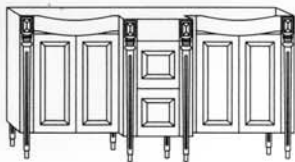

MB

MD

DIMENSIONS

(W) Width, (D) Depth

Base Vanities - 33 3/4" Height Ref: B

B
W: 23 1/2"
D: 21 1/4"

B
W: 29 1/2"
D: 21 1/4"

B
W: 35 1/2"
D: 21 1/4"

Combinatons (Base Vanities) - 33 3/4" Height Ref: B, C, D

B6
W: 47 1/2", 53 1/2", 59 1/2",
65 1/2", 71 1/2"
D: 21 1/4"

C4
W: 47 1/2", 53 1/2", 59 1/2",
65 1/2", 71 1/2"
D: 21 1/4"

D2
W: 47 1/2", 53 1/2", 59 1/2",
65 1/2", 71 1/2"
D: 21 1/4"

Double Bowl Combinatons (Base Vanities) - 33 3/4" Height Ref: D, E

D3
W: 59 1/2", 65 1/2", 71 1/2"
D: 21 1/4"

E1
W: 59 1/2", 65 1/2", 71 1/2"
D: 21 1/4"

Single Base Cabinets - 33 3/4" Height Ref: F

F3
W: 17 3/4", 23 1/2"
D: 21 1/4"