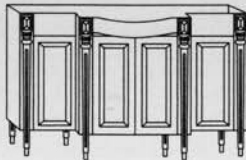

W3

WA1

WB

M: Medicine Cabinets With Lights - 30" Height

Ref	Model	Size in inches (W x D)	Oak	Maple	Cherry
MB	VICMC2430	24X30	1946	2103	2338
MB	VICMC3030	30X30	2148	2316	2573
MB	VICMC3630	36X30	2527	2741	3012
M?	VICMC4230	42X30	2842	3017	3331
MD	VICMC4830	48X30	3256	3441	3812
MD	VICMC5430	L15" - CENTER 24" - R15"	3350	3581	4014
MD	VICMC5430	L12" - CENTER 30" - R12"	3458	3654	4047
MD	VICMC6030	L15" - CENTER 30" - R15"	3552	3794	4249
MD	VICMC6030	L12" - CENTER 36" - R12"	3837	4079	4486
MD	VICMC6030	L24" - CENTER 24" - R24"	4546	4875	5414
MD	VICMC6630	L18" - CENTER 30" - R18"	3648	3856	4283
MD	VICMC6630	L15" - CENTER 36" - R15"	3931	4219	4688
MD	VICMC6630	L24" - CENTER 18" - R24"	4641	4976	5532
MD	VICMC7230	L18" - CENTER 36" - R18"	4027	4281	4722
MD	VICMC7230	L30" - CENTER 12" - R30"	4952	5302	5882

MB

MD

DIMENSIONS

(W) Width, (D) Depth

Base Vanities - 33 3/4" Height Ref: B

B
W: 23 1/2"
D: 21 1/4"

B
W: 29 1/2"
D: 21 1/4"

B
W: 35 1/2"
D: 21 1/4"

Combinatons (Base Vanities) - 33 3/4" Height Ref: B, C, D

B6
W: 47 1/2", 53 1/2", 59 1/2",
65 1/2", 71 1/2"
D: 21 1/4"

C4
W: 47 1/2", 53 1/2", 59 1/2",
65 1/2", 71 1/2"
D: 21 1/4"

D2
W: 47 1/2", 53 1/2", 59 1/2",
65 1/2", 71 1/2"
D: 21 1/4"

Double Bowl Combinatons (Base Vanities) - 33 3/4" Height Ref: D, E

D3
W: 59 1/2", 65 1/2", 71 1/2"
D: 21 1/4"

E1
W: 59 1/2", 65 1/2", 71 1/2"
D: 21 1/4"

Single Base Cabinets - 33 3/4" Height Ref: F

F3
W: 17 3/4", 23 1/2"
D: 21 1/4"