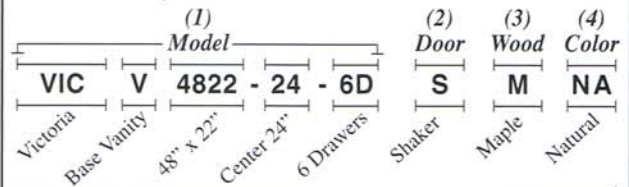

Victoria

TO ORDER, SPECIFY THE FOLLOWING:

1) **Model:** See "Model" column on price list below.
2) **Door Style:** { S: Shaker } - { R: Raised Panel } - { B: Beaded }
  (See page E at the beginning of the catalog).
3) **Wood:** { O: Oak } - { M: Maple } - { C: Cherry }
4) **Color:** (See page D at the beginning of the catalog)

Example: VICV4822-24-6D S M NA

Victoria (VIC)

Ref	Model	Size in inches (W x D)	Oak		Maple		Cherry	
			Shaker	Beaded	Shaker	Beaded	Shaker	Beaded
V: Base Vanities - 33 3/4" Height								
B	VICV2422	23 1/2 x 21 1/4 x 33 3/4	1777	1862	1932	2024	2100	2200
B	VICV3022	29 1/2 x 21 1/4 x 33 3/4	1921	2006	2088	2180	2270	2370
B	VICV3622	35 1/2 x 21 1/4 x 33 3/4	2123	2207	2307	2399	2508	2608
Combinations								
D2	VICV4822-2D	L12" - CENTER 24" - R12"	3763	3932	4090	4274	4446	4646
C4	VICV4822-4D	L12" - CENTER 24" - R12"	3948	4117	4291	4475	4664	4864
B6	VICV4822-6D	L12" - CENTER 24" - R12"	4132	4301	4491	4675	4882	5082
D2	VICV5422-24-2D	L15" - CENTER 24" - R15"	4215	4384	4582	4766	4980	5180
C4	VICV5422-24-4D	L15" - CENTER 24" - R15"	4411	4580	4794	4978	5211	5411
B6	VICV5422-24-6D	L15" - CENTER 24" - R15"	4268	4437	4639	4823	5042	5242
D2	VICV5422-30-2D	L12" - CENTER 30" - R12"	3907	4076	4247	4431	4616	4816
C4	VICV5422-30-4D	L12" - CENTER 30" - R12"	4091	4261	4447	4631	4834	5034
B6	VICV5422-30-6D	L12" - CENTER 30" - R12"	4276	4445	4648	4832	5052	5252
D2	VICV6022-30-2D	L15" - CENTER 30" - R15"	4020	4211	4370	4577	4750	4975
C4	VICV6022-30-4D	L15" - CENTER 30" - R15"	4216	4406	4583	4790	4981	5206
B6	VICV6022-30-6D	L15" - CENTER 30" - R15"	4411	4602	4795	5002	5212	5437
D2	VICV6022-36-2D	L12" - CENTER 36" - R12"	4108	4299	4466	4673	4854	5079
C4	VICV6022-36-4D	L12" - CENTER 36" - R12"	4293	4483	4666	4873	5072	5297
B6	VICV6022-36-6D	L12" - CENTER 36" - R12"	4477	4668	4867	5074	5290	5515
D2	VICV6622-30-2D	L18" - CENTER 30" - R18"	4132	4323	4491	4698	4882	5107
C4	VICV6622-30-4D	L18" - CENTER 30" - R18"	4337	4527	4714	4921	5124	5349
B6	VICV6622-30-6D	L18" - CENTER 30" - R18"	4542	4732	4937	5144	5366	5591
D2	VICV6622-36-2D	L15" - CENTER 36" - R15"	4222	4412	4589	4796	4988	5213
C4	VICV6622-36-4D	L15" - CENTER 36" - R15"	4417	4608	4801	5008	5219	5444
B6	VICV6622-36-6D	L15" - CENTER 36" - R15"	4613	4803	5014	5221	5450	5675
D2	VICV7222-36-2D	L18" - CENTER 36" - R18"	4334	4524	4710	4917	5120	5345
C4	VICV7222-36-4D	L18" - CENTER 36" - R18"	4538	4729	4933	5140	5362	5587
B6	VICV7222-36-6D	L18" - CENTER 36" - R18"	4743	4934	5156	5363	5604	5829