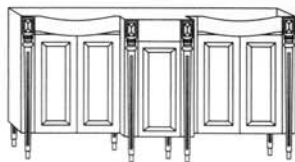

MB

MD

DIMENSIONS

(W) Width, (D) Depth

Base Vanities - 33 3/4" Height Ref: B

B
W: 23 1/2"
D: 21 1/4"

B
W: 29 1/2"
D: 21 1/4"

B
W: 35 1/2"
D: 21 1/4"

Combinatons (Base Vanities) - 33 3/4" Height Ref: B, C, D

B6
W: 47 1/2", 53 1/2", 59 1/2",
65 1/2", 71 1/2"
D: 21 1/4"

C4
W: 47 1/2", 53 1/2", 59 1/2",
65 1/2", 71 1/2"
D: 21 1/4"

D2
W: 47 1/2", 53 1/2", 59 1/2",
65 1/2", 71 1/2"
D: 21 1/4"

Double Bowl Combinatons (Base Vanities) - 33 3/4" Height Ref: D, E

D3
W: 59 1/2", 65 1/2", 71 1/2"
D: 21 1/4"

E1
W: 59 1/2", 65 1/2", 71 1/2"
D: 21 1/4"

Single Base Cabinets - 33 3/4" Height Ref: F

F3
W: 17 3/4", 23 1/2"
D: 21 1/4"