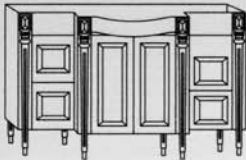

W3

WA1

WB

M: Medicine Cabinets With Lights - 30" Height

Ref	Model	Size in inches (W x D)	Oak	Maple	Cherry
MB	VICMC2430	24X30	1946	2103	2338
MB	VICMC3030	30X30	2148	2316	2573
MB	VICMC3630	36X30	2527	2741	3012
M?	VICMC4230	42X30	2842	3017	3331
MD	VICMC4830	48X30	3256	3441	3812
MD	VICMC5430	L15" - CENTER 24" - R15"	3350	3581	4014
MD	VICMC5430	L12" - CENTER 30" - R12"	3458	3654	4047
MD	VICMC6030	L15" - CENTER 30" - R15"	3552	3794	4249
MD	VICMC6030	L12" - CENTER 36" - R12"	3837	4079	4486
MD	VICMC6030	L24" - CENTER 24" - R24"	4546	4875	5414
MD	VICMC6630	L18" - CENTER 30" - R18"	3648	3856	4283
MD	VICMC6630	L15" - CENTER 36" - R15"	3931	4219	4688
MD	VICMC6630	L24" - CENTER 18" - R24"	4641	4976	5532
MD	VICMC7230	L18" - CENTER 36" - R18"	4027	4281	4722
MD	VICMC7230	L30" - CENTER 12" - R30"	4952	5302	5882

MB

MD

DIMENSIONS

(W) Width, (D) Depth

Base Vanities - 33 3/4" Height Ref: B

B
W: 23 1/2"
D: 21 1/4"

B
W: 29 1/2"
D: 21 1/4"

B
W: 35 1/2"
D: 21 1/4"

Combinatons (Base Vanities) - 33 3/4" Height Ref: B, C, D

B6
W: 47 1/2", 53 1/2", 59 1/2",
65 1/2", 71 1/2"
D: 21 1/4"

C4
W: 47 1/2", 53 1/2", 59 1/2",
65 1/2", 71 1/2"
D: 21 1/4"

D2
W: 47 1/2", 53 1/2", 59 1/2",
65 1/2", 71 1/2"
D: 21 1/4"

Double Bowl Combinatons (Base Vanities) - 33 3/4" Height Ref: D, E

D3
W: 59 1/2", 65 1/2", 71 1/2"
D: 21 1/4"

E1
W: 59 1/2", 65 1/2", 71 1/2"
D: 21 1/4"

Single Base Cabinets - 33 3/4" Height Ref: F

F3
W: 17 3/4", 23 1/2"
D: 21 1/4"