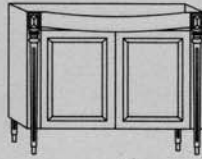

MB

MD

DIMENSIONS

(W) Width, (D) Depth

Base Vanities - 33 3/4" Height Ref: B

B
W: 23 1/2"
D: 21 1/4"

B
W: 29 1/2"
D: 21 1/4"

B
W: 35 1/2"
D: 21 1/4"

Combinatons (Base Vanities) - 33 3/4" Height Ref: B, C, D

B6
W: 47 1/2", 53 1/2", 59 1/2",
65 1/2", 71 1/2"
D: 21 1/4"

C4
W: 47 1/2", 53 1/2", 59 1/2",
65 1/2", 71 1/2"
D: 21 1/4"

D2
W: 47 1/2", 53 1/2", 59 1/2",
65 1/2", 71 1/2"
D: 21 1/4"

Double Bowl Combinatons (Base Vanities) - 33 3/4" Height Ref: D, E

D3
W: 59 1/2", 65 1/2", 71 1/2"
D: 21 1/4"

E1
W: 59 1/2", 65 1/2", 71 1/2"
D: 21 1/4"

Single Base Cabinets - 33 3/4" Height Ref: F

F3
W: 17 3/4", 23 1/2"
D: 21 1/4"