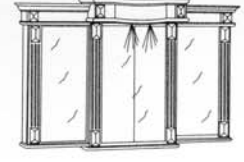

MD
W: 47 1/2", 53 1/2", 59 1/2",
65 1/2", 71 1/2"
D: 5"